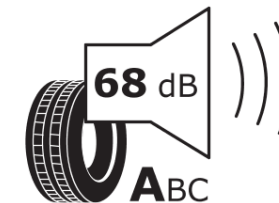

ENERG

MICHELIN

428088

205/65R17.5 132/130 J

C3