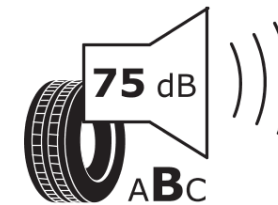

## Product Information Sheet

Delegated Regulation (EU) 2020/740

Supplier name or trademark	<b>MICHELIN</b>
Commercial name or trade designation	<b>CROSSCLIMATE 3</b>
Tyre type identifier	<b>428122</b>
Tyre size designation	<b>285/40R20</b>
Load-capacity index	<b>108</b>
Speed category symbol	<b>W</b>
Fuel efficiency class	<b>B</b>
Wet grip class	<b>B</b>
External rolling noise class	<b>B</b>
External rolling noise value	<b>75 dB</b>
Severe snow tyre	<b>Yes</b>
Ice tyre	<b>No</b>
Date of start of production	<b>35/25</b>
Date of end of production	
Load version	<b>XL</b>
Additional information	<b>285/40R20 108W XL CROSSCLIMATE 3</b>

# ENERG

**MICHELIN**

428122

285/40R20 108 W XL

C1

2020/740