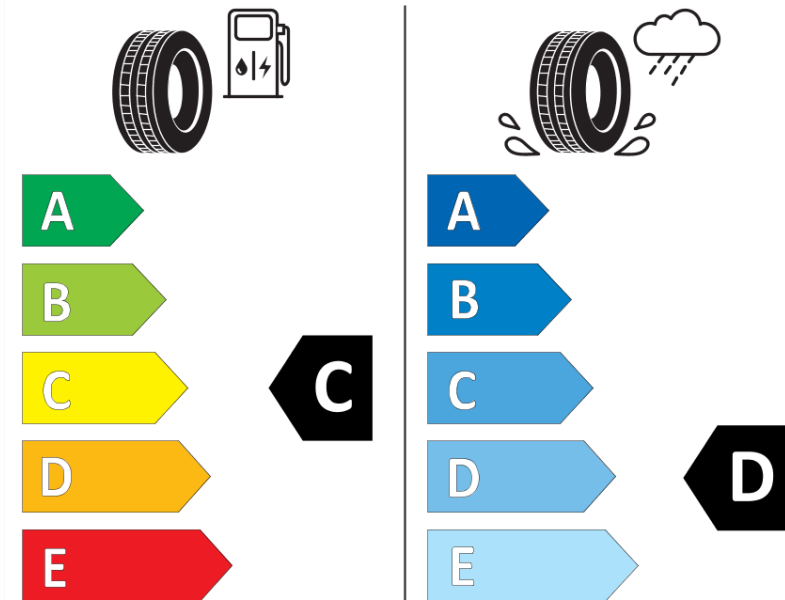

Product Information Sheet

Delegated Regulation (EU) 2020/740

Supplier name or trademark	TAURUS
Commercial name or trade designation	SUV ICE
Tyre type identifier	429017
Tyre size designation	275/40R20
Load-capacity index	106
Speed category symbol	T
Fuel efficiency class	C
Wet grip class	D
External rolling noise class	B
External rolling noise value	73 dB
Severe snow tyre	Yes
Ice tyre	No
Date of start of production	30/18
Date of end of production	
Load version	XL
Additional information	275/40 R20 106T XL TL SUV ICE TA

ENERG

TAURUS

429017

275/40R20 106 T

C1

2020/740