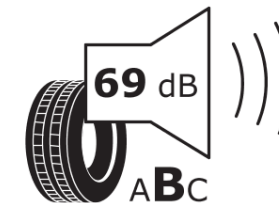

Product Information Sheet

Delegated Regulation (EU) 2020/740

Supplier name or trademark	MICHELIN
Commercial name or trade designation	PRIMACY 3 AODT1
Tyre type identifier	429361
Tyre size designation	225/50R17
Load-capacity index	94
Speed category symbol	Y
Fuel efficiency class	C
Wet grip class	A
External rolling noise class	B
External rolling noise value	69 dB
Severe snow tyre	No
Ice tyre	No
Date of start of production	14/14
Date of end of production	
Load version	SL
Additional information	225/50 R17 94Y TL PRIMACY 3 AO DT1 GRNX MI

ENERG

MICHELIN

429361

225/50R17 94 Y

C1

2020/740