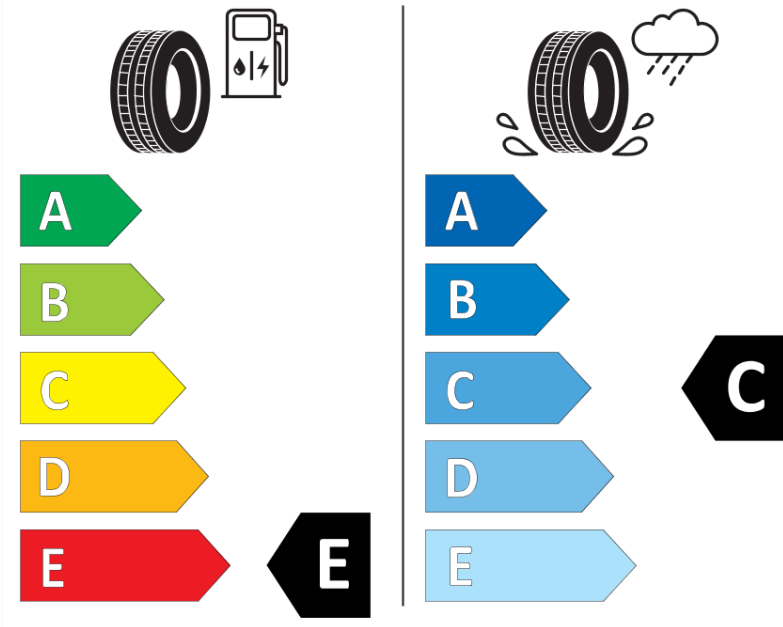

Product Information Sheet

Delegated Regulation (EU) 2020/740

Supplier name or trademark	MICHELIN
Commercial name or trade designation	XDW ICE GRIP
Tyre type identifier	430299
Tyre size designation	265/70R19.5
Load-capacity index	140
Load-capacity index (Load index for Dual mounting)	138
Speed category symbol	L
Fuel efficiency class	E
Wet grip class	C
External rolling noise class	A
External rolling noise value	72 dB
Severe snow tyre	Yes
Date of start of production	01/02
Date of end of production	
Additional information	265/70 R 19.5 XDW ICE GRIP TL 140/138L MI
Load-capacity index (Single Load index for additional service description)	
Load-capacity index (Dual Load index for additional service description)	
Speed category symbol (for Additional Service Description)	

ENERG

MICHELIN

430299

265/70R19.5 140/138 L

C3