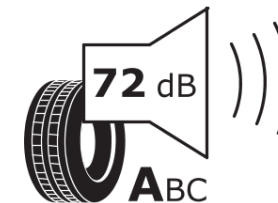

ENERG

MICHELIN

430299

265/70R19.5 140/138 L

C3