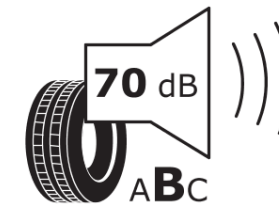

Product Information Sheet

Delegated Regulation (EU) 2020/740

Supplier name or trademark	MICHELIN
Commercial name or trade designation	PRIMACY 5
Tyre type identifier	430332
Tyre size designation	215/55R17
Load-capacity index	94
Speed category symbol	V
Fuel efficiency class	B
Wet grip class	A
External rolling noise class	B
External rolling noise value	70 dB
Severe snow tyre	No
Ice tyre	No
Date of start of production	35/23
Date of end of production	
Load version	SL
Additional information	215/55 R17 94V PRIMACY 5 MI

ENERG

MICHELIN

430332

215/55R17 94 V

C1

2020/740