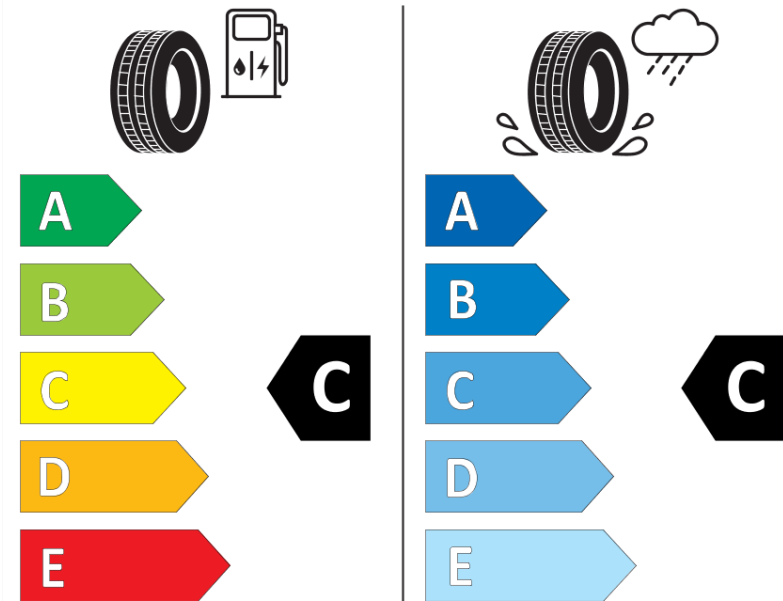

Product Information Sheet

Delegated Regulation (EU) 2020/740

Supplier name or trademark	MICHELIN
Commercial name or trade designation	PILOT ALPIN PA4 MO
Tyre type identifier	431276
Tyre size designation	245/50R18
Load-capacity index	104
Speed category symbol	V
Fuel efficiency class	C
Wet grip class	C
External rolling noise class	B
External rolling noise value	70 dB
Severe snow tyre	Yes
Ice tyre	No
Date of start of production	21/10
Date of end of production	
Load version	XL
Additional information	245/50 R18 104V XL TL PILOT ALPIN PA4 MO GRNX MI

ENERG

MICHELIN

431276

245/50R18 104 V

C1