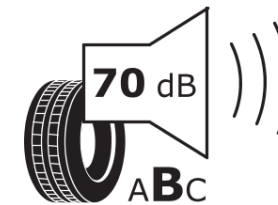

ENERG

MICHELIN

431276

245/50R18 104 V

C1