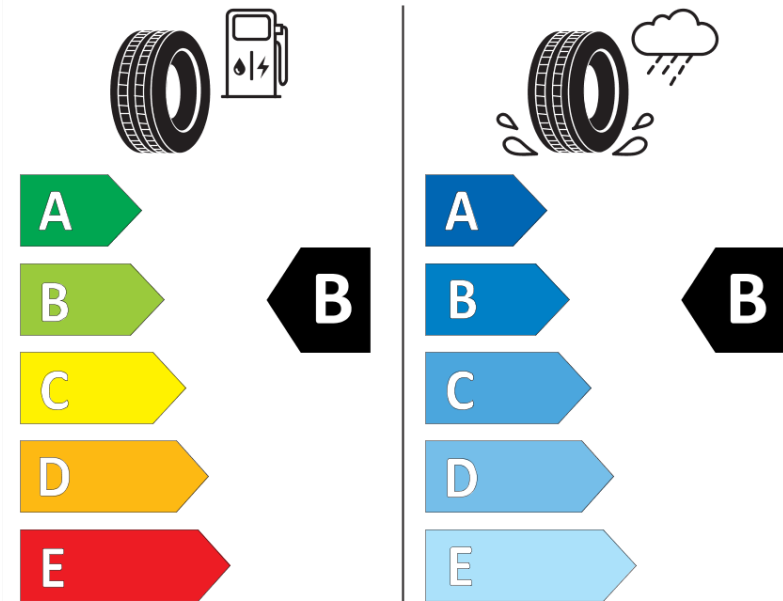

## Product Information Sheet

Delegated Regulation (EU) 2020/740

Supplier name or trademark	<b>MICHELIN</b>
Commercial name or trade designation	<b>PILOT SPORT EV</b>
Tyre type identifier	<b>431503</b>
Tyre size designation	<b>315/35R22</b>
Load-capacity index	<b>111</b>
Speed category symbol	<b>Y</b>
Fuel efficiency class	<b>B</b>
Wet grip class	<b>B</b>
External rolling noise class	<b>B</b>
External rolling noise value	<b>75 dB</b>
Severe snow tyre	<b>No</b>
Ice tyre	<b>No</b>
Date of start of production	<b>38/24</b>
Date of end of production	
Load version	<b>XL</b>
Additional information	<b>315/35 R22 111Y XL TL PILOT SPORT EV NGO MI</b>

# ENERG

**MICHELIN**

431503

315/35R22 111 Y XL

C1

2020/740