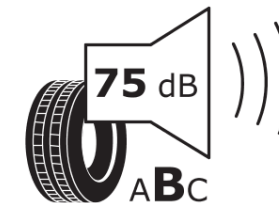

ENERG

MICHELIN

431503

315/35R22 111 Y XL

C1