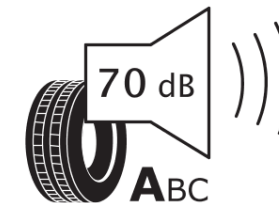

ENERG

MICHELIN

433061

265/50R20 111 V XL

C1