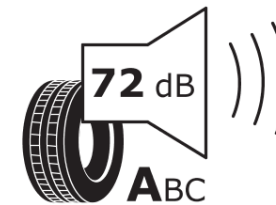

ENERG

MICHELIN

434696

285/45R22 114 V XL

C1