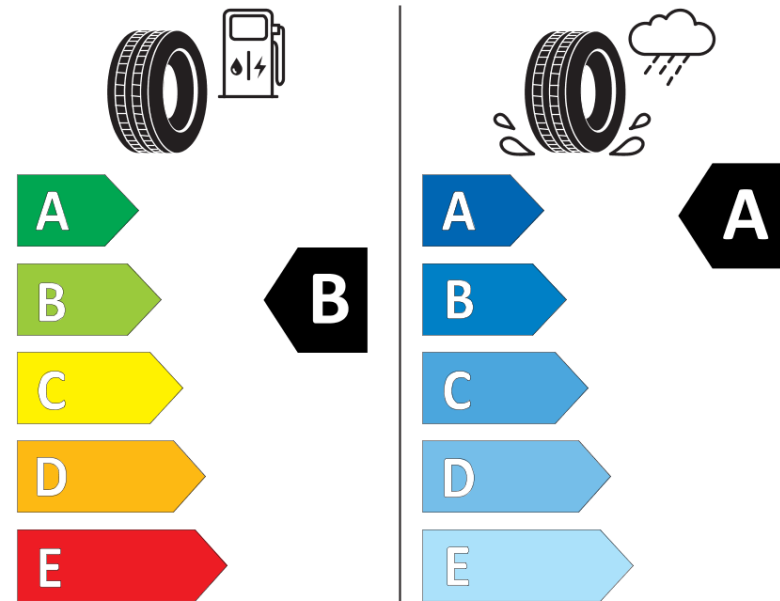

Product Information Sheet

Delegated Regulation (EU) 2020/740

Supplier name or trademark	MICHELIN
Commercial name or trade designation	PRIMACY 5
Tyre type identifier	435439
Tyre size designation	235/45R19
Load-capacity index	99
Speed category symbol	W
Fuel efficiency class	B
Wet grip class	A
External rolling noise class	B
External rolling noise value	70 dB
Severe snow tyre	No
Ice tyre	No
Date of start of production	35/23
Date of end of production	
Load version	XL
Additional information	235/45 R19 99W XL TL PRIMACY 5 MI

ENERG

MICHELIN

435439

235/45R19 99 W XL

C1