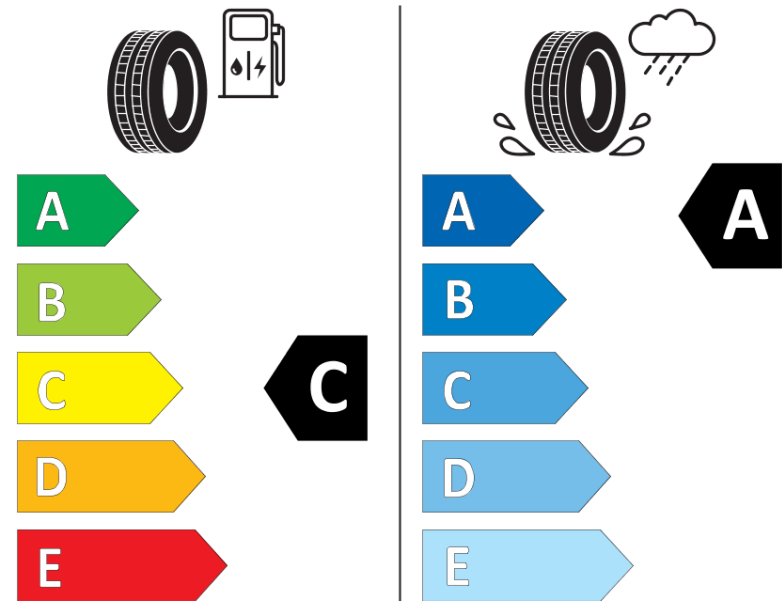

Product Information Sheet

Delegated Regulation (EU) 2020/740

Supplier name or trademark	MICHELIN
Commercial name or trade designation	PILOT SPORT 4 SUV
Tyre type identifier	435558
Tyre size designation	245/50R19
Load-capacity index	105
Speed category symbol	W
Fuel efficiency class	C
Wet grip class	A
External rolling noise class	B
External rolling noise value	72 dB
Severe snow tyre	No
Ice tyre	No
Date of start of production	48/24
Date of end of production	
Load version	XL
Additional information	245/50R19 105W XL PILOT SPORT 4 SUV FRV EMT MI

ENERG

MICHELIN

435558

245/50R19 105 W XL

C1