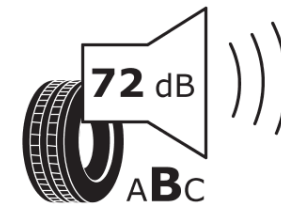

Product Information Sheet

Delegated Regulation (EU) 2020/740

Supplier name or trademark	MICHELIN
Commercial name or trade designation	PILOT SPORT 4 SUV
Tyre type identifier	435558
Tyre size designation	245/50R19
Load-capacity index	105
Speed category symbol	W
Fuel efficiency class	C
Wet grip class	A
External rolling noise class	B
External rolling noise value	72 dB
Severe snow tyre	No
Ice tyre	No
Date of start of production	48/24
Date of end of production	
Load version	XL
Additional information	245/50R19 105W XL PILOT SPORT 4 SUV FRV EMT MI

ENERG

MICHELIN

435558

245/50R19 105 W XL

C1

2020/740