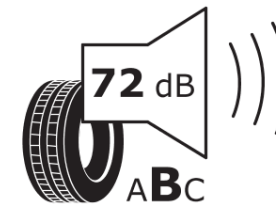

ENERG

MICHELIN

436142

265/45R21 108 W

C1