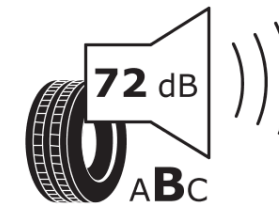

ENERG

MICHELIN

436223

HL245/35ZR21 99 Y XL

C1