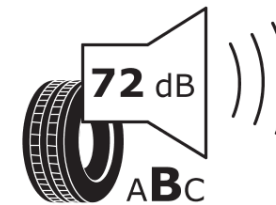

ENERG

MICHELIN

437454

245/70R17 114 T

C1