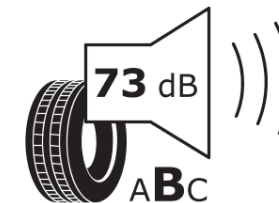

Product Information Sheet

Delegated Regulation (EU) 2020/740

Supplier name or trademark	MICHELIN
Commercial name or trade designation	PILOT SPORT 4 S
Tyre type identifier	438475
Tyre size designation	295/25ZR21
Load-capacity index	96
Speed category symbol	(Y)
Fuel efficiency class	D
Wet grip class	A
External rolling noise class	B
External rolling noise value	73 dB
Severe snow tyre	No
Ice tyre	No
Date of start of production	41/16
Date of end of production	
Load version	XL
Additional information	295/25 ZR21 (96Y) XL TL PILOT SPORT 4 S MI

ENERG

MICHELIN

438475

295/25ZR21 (96Y) XL

C1

2020/740