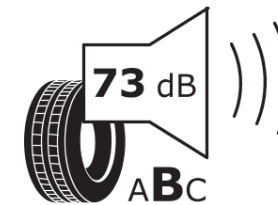

Product Information Sheet

Delegated Regulation (EU) 2020/740

Supplier name or trademark	TAURUS
Commercial name or trade designation	SUV ICE
Tyre type identifier	439054
Tyre size designation	275/45R20
Load-capacity index	110
Speed category symbol	T
Fuel efficiency class	C
Wet grip class	D
External rolling noise class	B
External rolling noise value	73 dB
Severe snow tyre	Yes
Ice tyre	No
Date of start of production	26/19
Date of end of production	
Load version	XL
Additional information	275/45 R20 110T XL TL SUV ICE TA

ENERG

TAURUS

439054

275/45R20 110 T

C1

2020/740