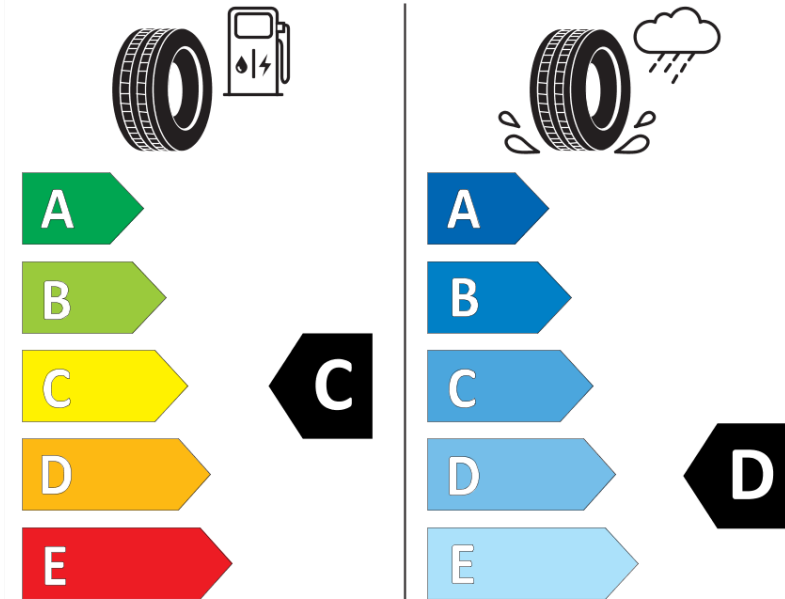

Product Information Sheet

Delegated Regulation (EU) 2020/740

Supplier name or trademark	TAURUS
Commercial name or trade designation	SUV ICE
Tyre type identifier	439054
Tyre size designation	275/45R20
Load-capacity index	110
Speed category symbol	T
Fuel efficiency class	C
Wet grip class	D
External rolling noise class	B
External rolling noise value	73 dB
Severe snow tyre	Yes
Ice tyre	No
Date of start of production	26/19
Date of end of production	
Load version	XL
Additional information	275/45 R20 110T XL TL SUV ICE TA

ENERG

TAURUS

439054

275/45R20 110 T

C1

2020/740