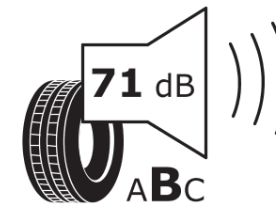

ENERG

MICHELIN

439287

255/35R20 97 W

C1