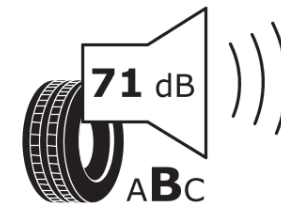

Product Information Sheet

Delegated Regulation (EU) 2020/740

Supplier name or trademark	MICHELIN
Commercial name or trade designation	PILOT SUPER SPORT A TO
Tyre type identifier	439687
Tyre size designation	245/35ZR21
Load-capacity index	96
Speed category symbol	(Y)
Fuel efficiency class	D
Wet grip class	A
External rolling noise class	B
External rolling noise value	71 dB
Severe snow tyre	No
Ice tyre	No
Date of start of production	35/15
Date of end of production	
Load version	XL
Additional information	245/35ZR21(96Y) XL TL PILOT SUPER SPORT ACOUSTIC TO MI

ENERG

MICHELIN

439687

245/35ZR21 (96Y) XL

C1

2020/740