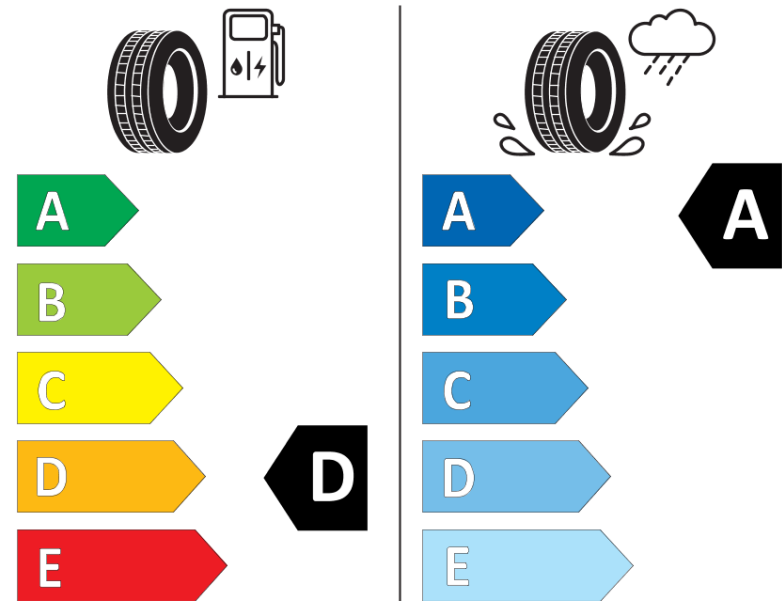

Product Information Sheet

Delegated Regulation (EU) 2020/740

Supplier name or trademark	MICHELIN
Commercial name or trade designation	PILOT SUPER SPORT A TO
Tyre type identifier	439687
Tyre size designation	245/35ZR21
Load-capacity index	96
Speed category symbol	(Y)
Fuel efficiency class	D
Wet grip class	A
External rolling noise class	B
External rolling noise value	71 dB
Severe snow tyre	No
Ice tyre	No
Date of start of production	35/15
Date of end of production	
Load version	XL
Additional information	245/35ZR21(96Y) XL TL PILOT SUPER SPORT ACOUSTIC TO MI

ENERG

MICHELIN

439687

245/35ZR21 (96Y) XL

C1