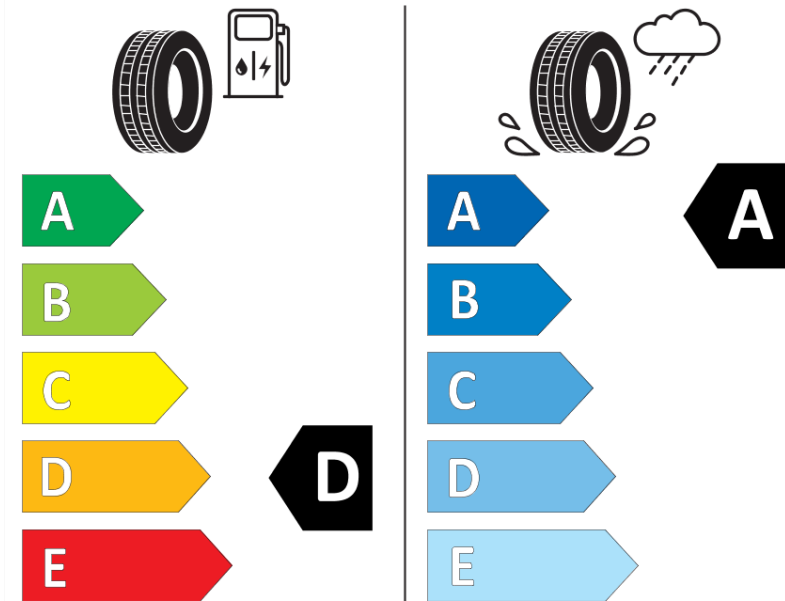

## Product Information Sheet

Delegated Regulation (EU) 2020/740

Supplier name or trademark	<b>MICHELIN</b>
Commercial name or trade designation	<b>PILOT SPORT 3 MO</b>
Tyre type identifier	<b>440708</b>
Tyre size designation	<b>285/35ZR20</b>
Load-capacity index	<b>104</b>
Speed category symbol	<b>(Y)</b>
Fuel efficiency class	<b>D</b>
Wet grip class	<b>A</b>
External rolling noise class	<b>B</b>
External rolling noise value	<b>73 dB</b>
Severe snow tyre	<b>No</b>
Ice tyre	<b>No</b>
Date of start of production	<b>48/11</b>
Date of end of production	
Load version	<b>XL</b>
Additional information	<b>285/35 ZR20 (104Y) XL TL PILOT SPORT 3 MO GRNX MI</b>

# ENERG

**MICHELIN**

440708

285/35ZR20 (104Y) XL

C1

2020/740