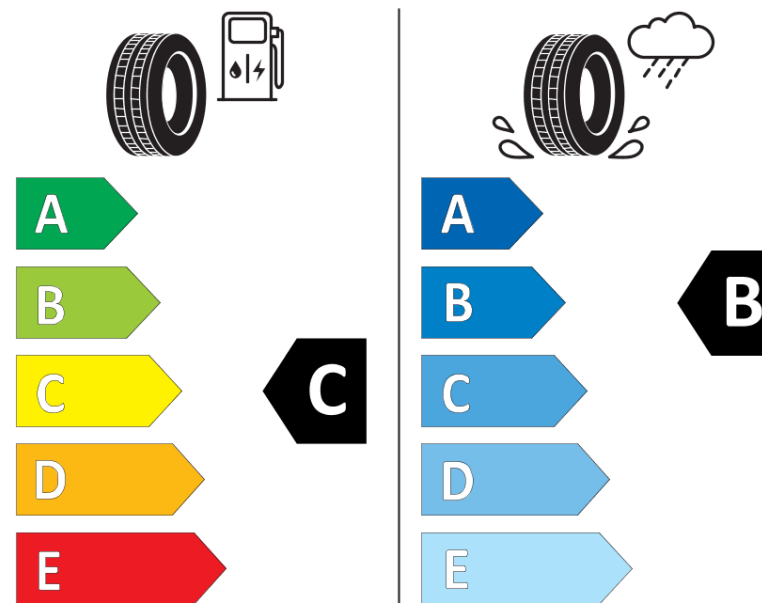

Product Information Sheet

Delegated Regulation (EU) 2020/740

Supplier name or trademark	RIKEN
Commercial name or trade designation	ROAD READY T VG
Tyre type identifier	440897
Tyre size designation	235/75R17.5
Load-capacity index	143
Load-capacity index (Load index for Dual mounting)	141
Speed category symbol	J
Fuel efficiency class	C
Wet grip class	B
External rolling noise class	A
External rolling noise value	69 dB
Severe snow tyre	No
Date of start of production	47/16
Date of end of production	
Additional information	235/75R17.5 ROAD READY T TL 143/141J VG RI
Load-capacity index (Single Load index for additional service description)	144
Load-capacity index (Dual Load index for additional service description)	144
Speed category symbol (for Additional Service Description)	F

RIKEN

440897

235/75R17.5 143/141 J

C3

2020/740