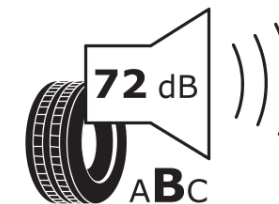

Product Information Sheet

Delegated Regulation (EU) 2020/740

Supplier name or trademark	MICHELIN
Commercial name or trade designation	PILOT SUPER SPORT
Tyre type identifier	442086
Tyre size designation	275/35RF21
Load-capacity index	99
Speed category symbol	Y
Fuel efficiency class	D
Wet grip class	A
External rolling noise class	B
External rolling noise value	72 dB
Severe snow tyre	No
Ice tyre	No
Date of start of production	02/17
Date of end of production	
Load version	SL
Additional information	275/35 RF21 99Y TL PILOT SUPER SPORT ZP MI

ENERG

MICHELIN

442086

275/35R21 99 Y

C1

2020/740