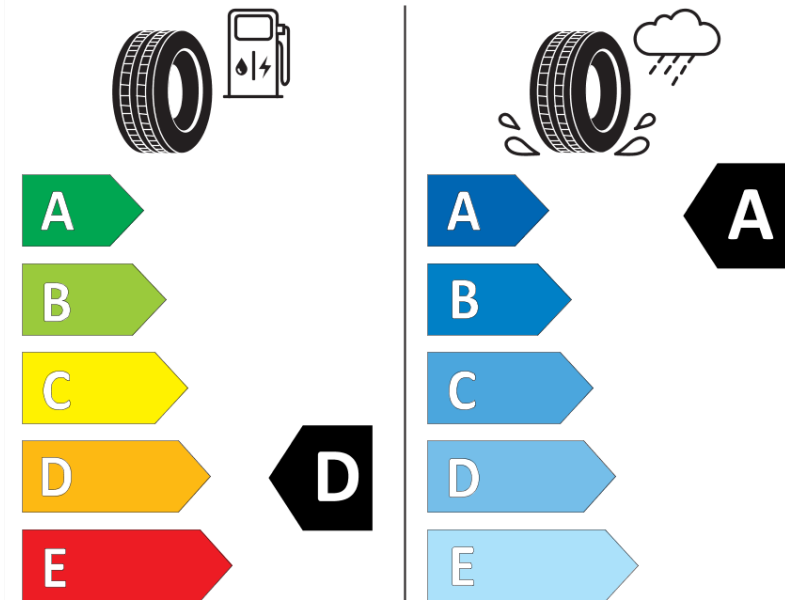

Product Information Sheet

Delegated Regulation (EU) 2020/740

Supplier name or trademark	MICHELIN
Commercial name or trade designation	PILOT SUPER SPORT
Tyre type identifier	442086
Tyre size designation	275/35RF21
Load-capacity index	99
Speed category symbol	Y
Fuel efficiency class	D
Wet grip class	A
External rolling noise class	B
External rolling noise value	72 dB
Severe snow tyre	No
Ice tyre	No
Date of start of production	02/17
Date of end of production	
Load version	SL
Additional information	275/35 RF21 99Y TL PILOT SUPER SPORT ZP MI

ENERG

MICHELIN

442086

275/35R21 99 Y

C1

2020/740