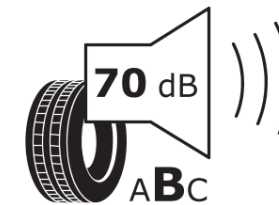

ENERG

MICHELIN

442412

255/45R20 105 W

C1