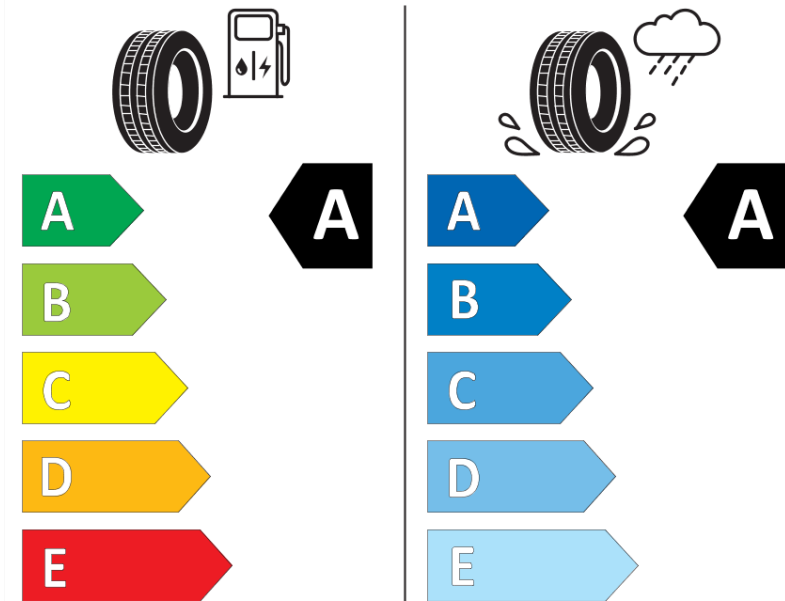

Product Information Sheet

Delegated Regulation (EU) 2020/740

Supplier name or trademark	MICHELIN
Commercial name or trade designation	PILOT SPORT 4 SUV MO
Tyre type identifier	442412
Tyre size designation	255/45R20
Load-capacity index	105
Speed category symbol	W
Fuel efficiency class	A
Wet grip class	A
External rolling noise class	B
External rolling noise value	70 dB
Severe snow tyre	No
Ice tyre	No
Date of start of production	26/19
Date of end of production	
Load version	XL
Additional information	255/45 R20 105W XL TL PILOT SPORT 4 SUV MO MI

ENERG

MICHELIN

442412

255/45R20 105 W

C1