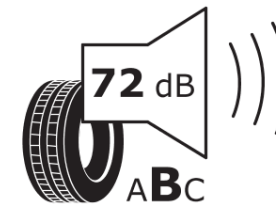

ENERG

MICHELIN

442491

235/65R16C 115/113 R

C2