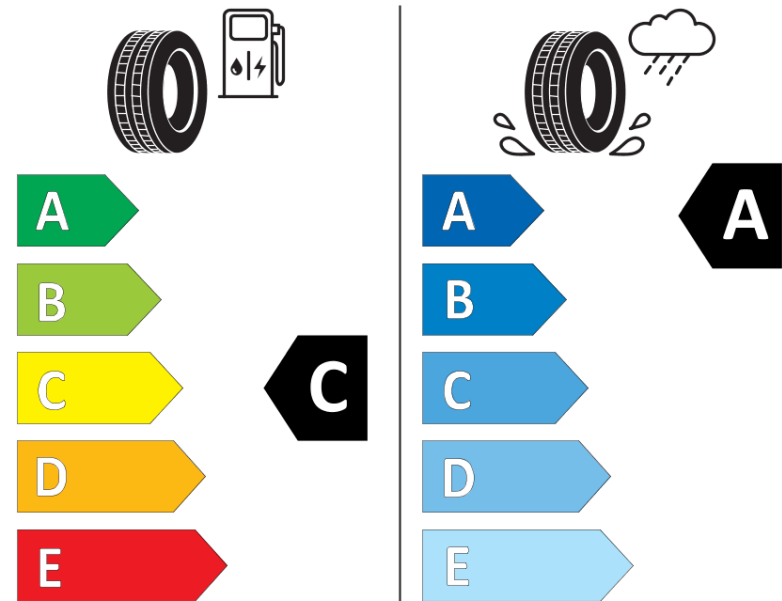

Product Information Sheet

Delegated Regulation (EU) 2020/740

Supplier name or trademark	MICHELIN
Commercial name or trade designation	PRIMACY 4
Tyre type identifier	443149
Tyre size designation	195/55R16
Load-capacity index	87
Speed category symbol	V
Fuel efficiency class	C
Wet grip class	A
External rolling noise class	B
External rolling noise value	69 dB
Severe snow tyre	No
Ice tyre	No
Date of start of production	01/17
Date of end of production	
Load version	SL
Additional information	195/55 R16 87V TL PRIMACY 4 MI

ENERG

MICHELIN

443149

195/55R16 87 V

C1

2020/740