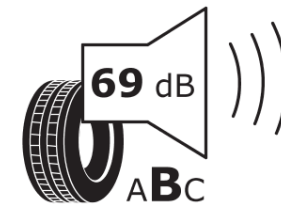

Product Information Sheet

Delegated Regulation (EU) 2020/740

Supplier name or trademark	MICHELIN
Commercial name or trade designation	PRIMACY 4
Tyre type identifier	443149
Tyre size designation	195/55R16
Load-capacity index	87
Speed category symbol	V
Fuel efficiency class	C
Wet grip class	A
External rolling noise class	B
External rolling noise value	69 dB
Severe snow tyre	No
Ice tyre	No
Date of start of production	01/17
Date of end of production	
Load version	SL
Additional information	195/55 R16 87V TL PRIMACY 4 MI

ENERG

MICHELIN

443149

195/55R16 87 V

C1

2020/740