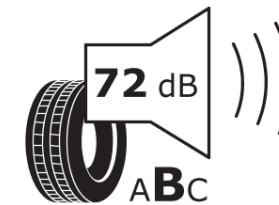

ENERG

MICHELIN

443215

245/35ZR20 (95Y) XL

C1