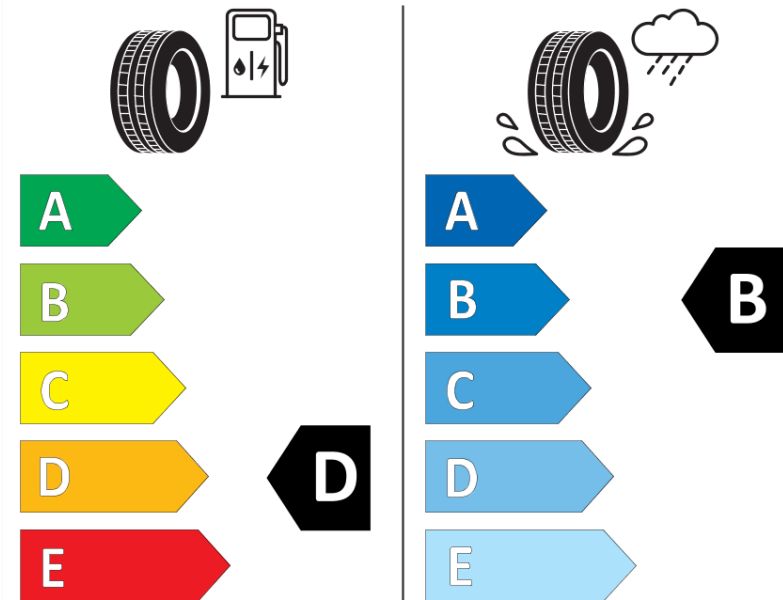

Product Information Sheet

Delegated Regulation (EU) 2020/740

Supplier name or trademark	MICHELIN
Commercial name or trade designation	PILOT SPORT S 5
Tyre type identifier	443215
Tyre size designation	245/35ZR20
Load-capacity index	95
Speed category symbol	(Y)
Fuel efficiency class	D
Wet grip class	B
External rolling noise class	B
External rolling noise value	72 dB
Severe snow tyre	No
Ice tyre	No
Date of start of production	10/25
Date of end of production	
Load version	XL
Additional information	245/35ZR20 (95Y) XL PILOT SPORT S 5 MO

ENERG

MICHELIN

443215

245/35ZR20 (95Y) XL

C1