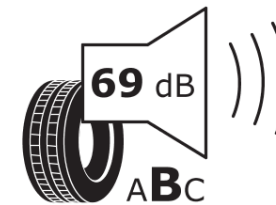

ENERG

MICHELIN

444057

205/55R16 91 V

C1