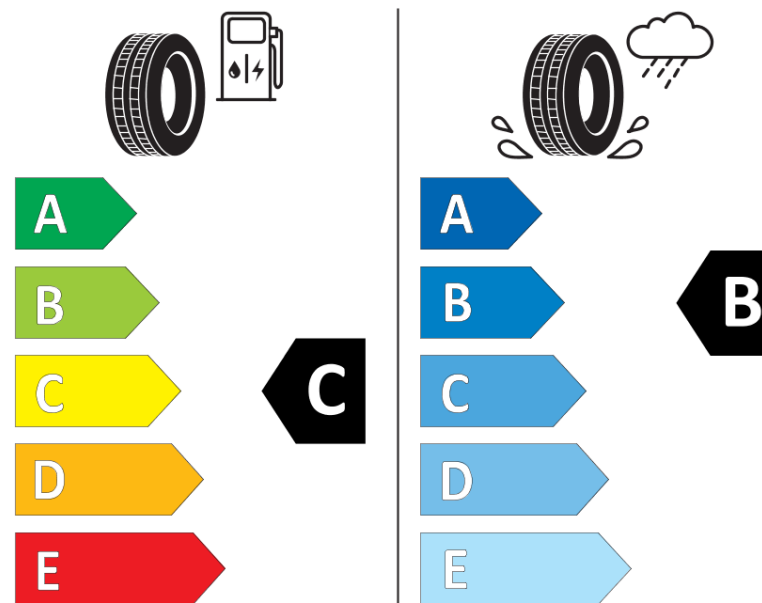

KLEBER

445044

215/70R15C 109/107 R

C2