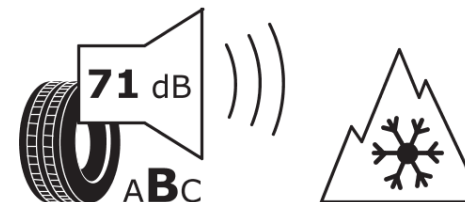

KLEBER

445044

215/70R15C 109/107 R

C2