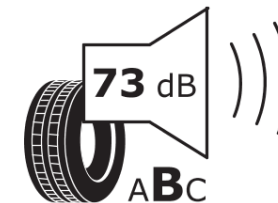

ENERG

STRIAL

445260

255/55R18 109 T

C1