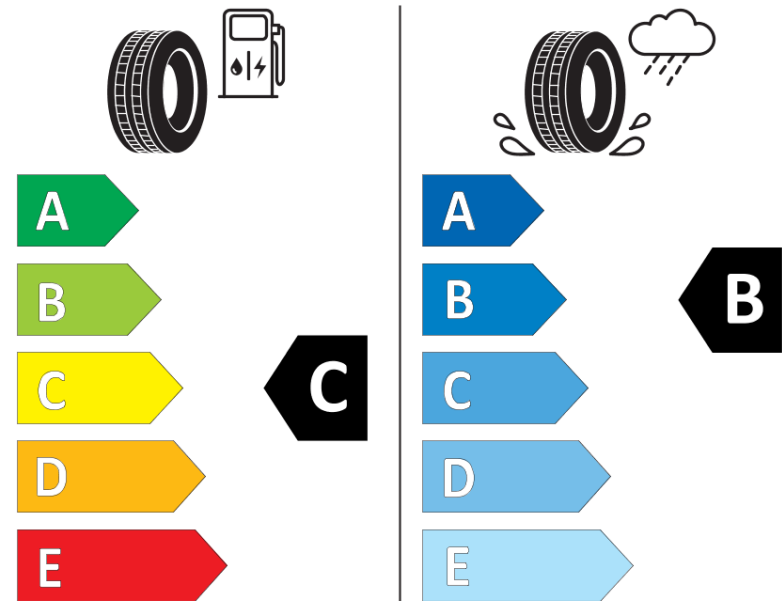

## Product Information Sheet

Delegated Regulation (EU) 2020/740

Supplier name or trademark	<b>MICHELIN</b>
Commercial name or trade designation	<b>ALPIN 5</b>
Tyre type identifier	<b>445670</b>
Tyre size designation	<b>195/55R20</b>
Load-capacity index	<b>95</b>
Speed category symbol	<b>H</b>
Fuel efficiency class	<b>C</b>
Wet grip class	<b>B</b>
External rolling noise class	<b>A</b>
External rolling noise value	<b>68 dB</b>
Severe snow tyre	<b>Yes</b>
Ice tyre	<b>No</b>
Date of start of production	<b>18/14</b>
Date of end of production	
Load version	<b>XL</b>
Additional information	<b>195/55 R20 95H EXTRA LOAD TL ALPIN 5 MI</b>

# ENERG

**MICHELIN**

445670

195/55R20 95 H

C1

2020/740