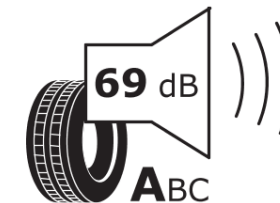

ENERG

MICHELIN

446325

245/40R18 97 Y

C1