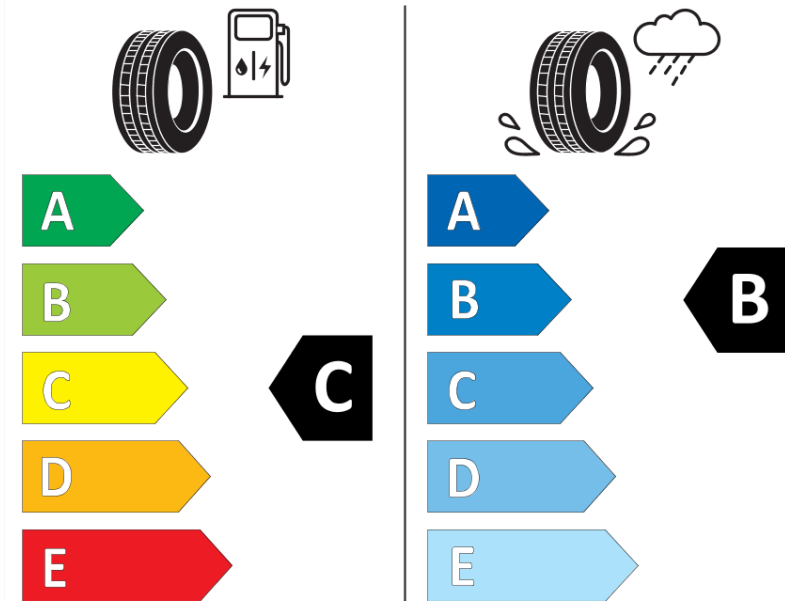

## Product Information Sheet

Delegated Regulation (EU) 2020/740

Supplier name or trademark	<b>MICHELIN</b>
Commercial name or trade designation	<b>CROSSCLIMATE+</b>
Tyre type identifier	<b>446325</b>
Tyre size designation	<b>245/40R18</b>
Load-capacity index	<b>97</b>
Speed category symbol	<b>Y</b>
Fuel efficiency class	<b>C</b>
Wet grip class	<b>B</b>
External rolling noise class	<b>A</b>
External rolling noise value	<b>69 dB</b>
Severe snow tyre	<b>Yes</b>
Ice tyre	<b>No</b>
Date of start of production	<b>28/17</b>
Date of end of production	
Load version	<b>XL</b>
Additional information	<b>245/40 R18 97Y XL TL CROSSCLIMATE+ MI</b>

# ENERG

**MICHELIN**

446325

245/40R18 97 Y

C1

2020/740