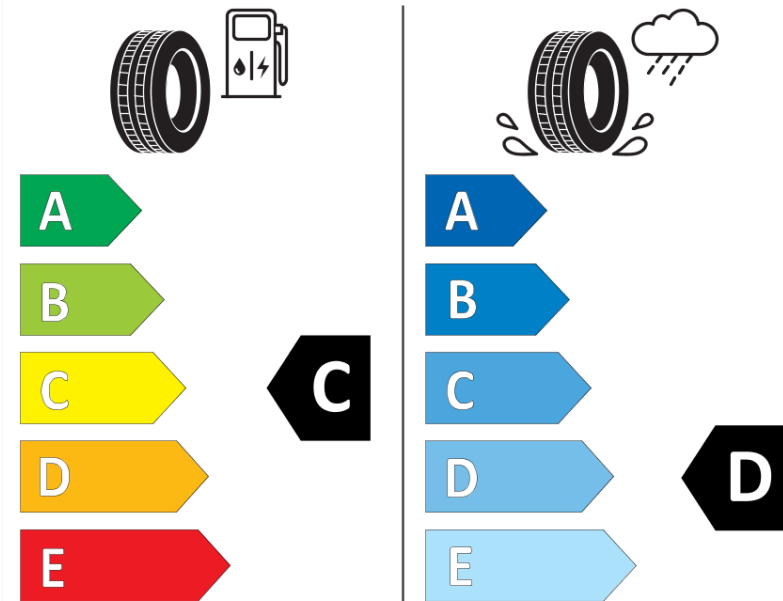

Product Information Sheet

Delegated Regulation (EU) 2020/740

Supplier name or trademark	MICHELIN
Commercial name or trade designation	PILOT ALPIN 5 *
Tyre type identifier	446646
Tyre size designation	HL275/40R20
Load-capacity index	109
Speed category symbol	V
Fuel efficiency class	C
Wet grip class	D
External rolling noise class	B
External rolling noise value	71 dB
Severe snow tyre	Yes
Ice tyre	No
Date of start of production	21/23
Date of end of production	
Load version	XL
Additional information	HL275/40 R20 109V XL TL PILOT ALPIN 5 * MI

ENERG

MICHELIN

446646

HL275/40R20 109 V XL

C1