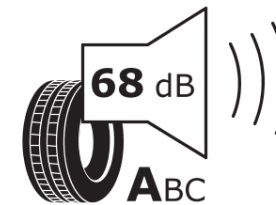

Product Information Sheet

Delegated Regulation (EU) 2020/740

Supplier name or trademark	MICHELIN
Commercial name or trade designation	PRIMACY 4
Tyre type identifier	446848
Tyre size designation	215/60R16
Load-capacity index	99
Speed category symbol	V
Fuel efficiency class	B
Wet grip class	A
External rolling noise class	A
External rolling noise value	68 dB
Severe snow tyre	No
Ice tyre	No
Date of start of production	39/16
Date of end of production	
Load version	XL
Additional information	215/60 R16 99V XL TL PRIMACY 4 MI

ENERG

MICHELIN

446848

215/60R16 99 V

C1

2020/740