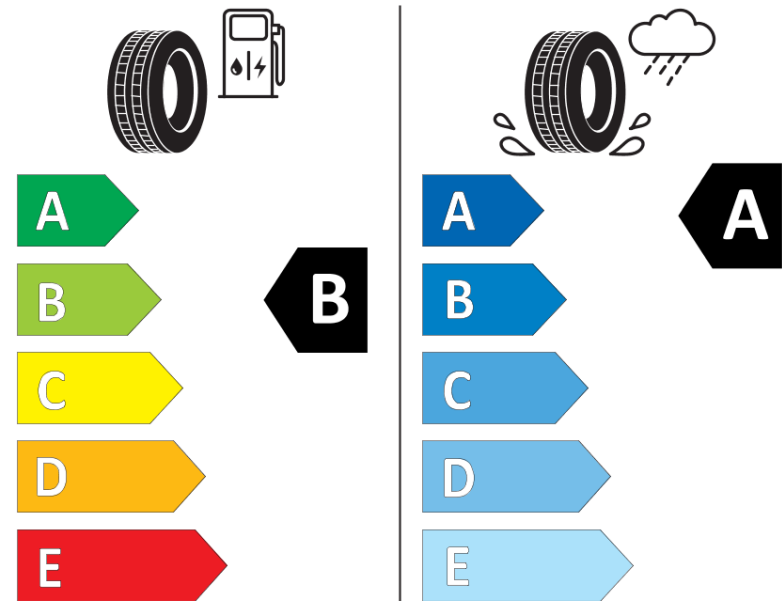

Product Information Sheet

Delegated Regulation (EU) 2020/740

Supplier name or trademark	MICHELIN
Commercial name or trade designation	PRIMACY 4
Tyre type identifier	446848
Tyre size designation	215/60R16
Load-capacity index	99
Speed category symbol	V
Fuel efficiency class	B
Wet grip class	A
External rolling noise class	A
External rolling noise value	68 dB
Severe snow tyre	No
Ice tyre	No
Date of start of production	39/16
Date of end of production	
Load version	XL
Additional information	215/60 R16 99V XL TL PRIMACY 4 MI

ENERG

MICHELIN

446848

215/60R16 99 V

C1