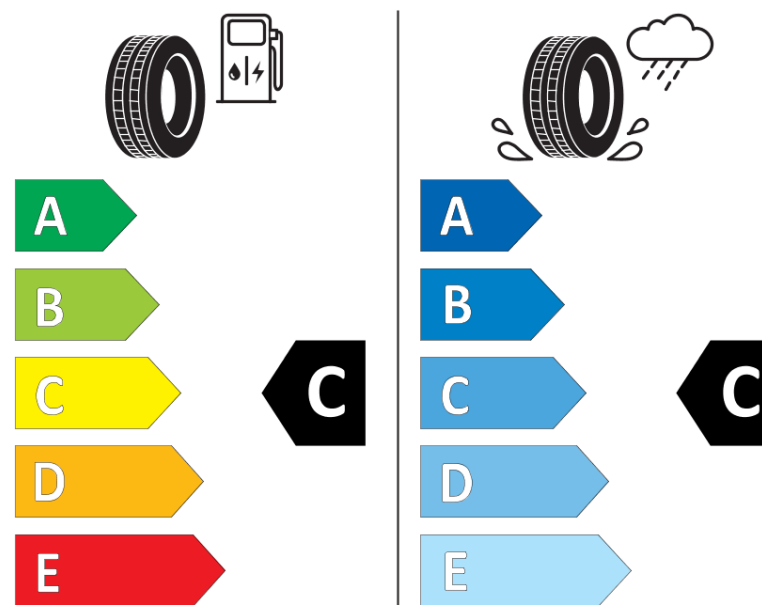

Product Information Sheet

Delegated Regulation (EU) 2020/740

Supplier name or trademark	IDILIS
Commercial name or trade designation	ULTRA HIGH PERFORMANCE
Tyre type identifier	447388
Tyre size designation	205/45ZR17
Load-capacity index	88
Speed category symbol	W
Fuel efficiency class	C
Wet grip class	C
External rolling noise class	B
External rolling noise value	72 dB
Severe snow tyre	No
Ice tyre	No
Date of start of production	19/18
Date of end of production	
Load version	XL
Additional information	205/45 ZR17 88W XL TL ULTRA HIGH PERFORMANCE ID

ENERG

IDILIS

447388

205/45R17 88 W XL

C1