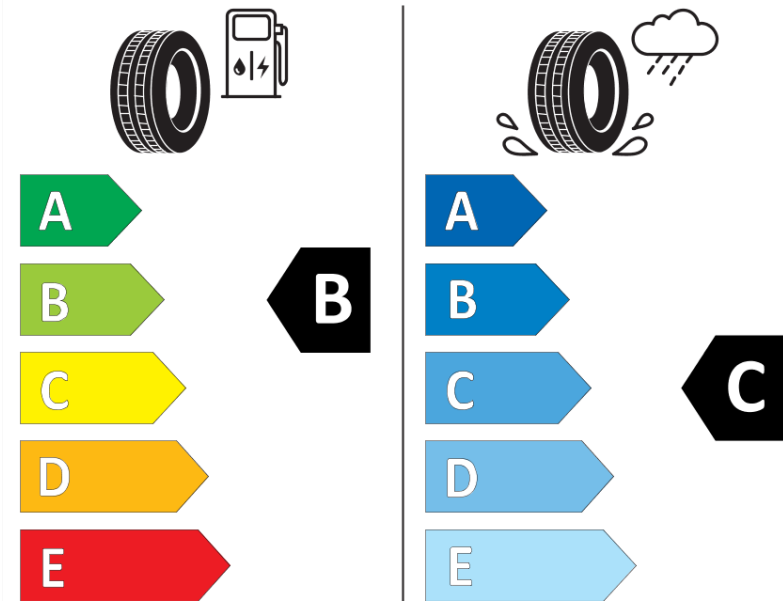

Product Information Sheet

Delegated Regulation (EU) 2020/740

Supplier name or trademark	MICHELIN
Commercial name or trade designation	PILOT ALPIN 5 AO
Tyre type identifier	448044
Tyre size designation	265/40R20
Load-capacity index	104
Speed category symbol	H
Fuel efficiency class	B
Wet grip class	C
External rolling noise class	B
External rolling noise value	71 dB
Severe snow tyre	Yes
Ice tyre	No
Date of start of production	09/22
Date of end of production	
Load version	XL
Additional information	265/40 R20 104H XL TL PILOT ALPIN 5 AO MI

ENERG

MICHELIN

448044

265/40R20 104 H XL

C1