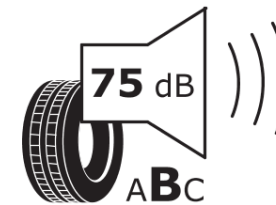

Product Information Sheet

Delegated Regulation (EU) 2020/740

Supplier name or trademark	MICHELIN
Commercial name or trade designation	PILOT ALPIN PA4
Tyre type identifier	450490
Tyre size designation	285/35R19
Load-capacity index	103
Speed category symbol	V
Fuel efficiency class	D
Wet grip class	C
External rolling noise class	B
External rolling noise value	75 dB
Severe snow tyre	Yes
Ice tyre	No
Date of start of production	49/10
Date of end of production	
Load version	XL
Additional information	285/35 R19 103V EXTRA LOAD TL PILOT ALPIN PA4 GRNX MI

ENERG

MICHELIN

450490

285/35R19 103 V

C1

2020/740