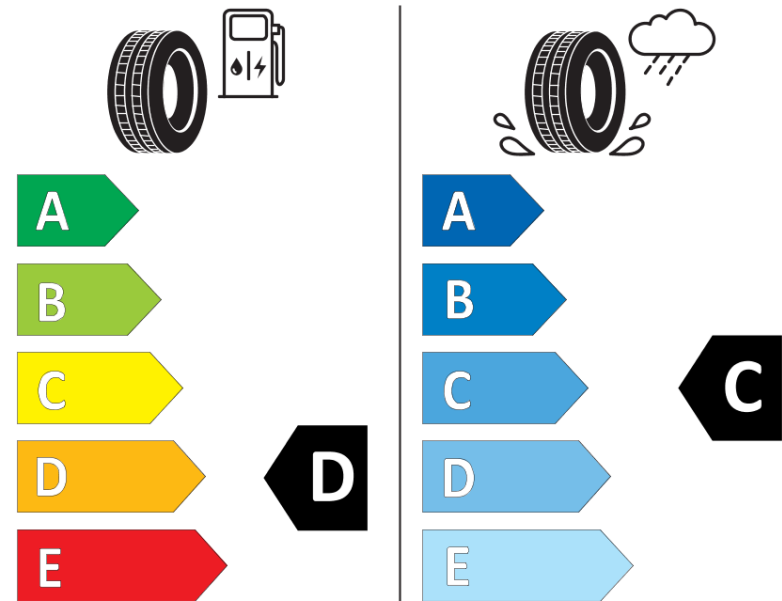

Product Information Sheet

Delegated Regulation (EU) 2020/740

Supplier name or trademark	MICHELIN
Commercial name or trade designation	PILOT ALPIN PA4
Tyre type identifier	450490
Tyre size designation	285/35R19
Load-capacity index	103
Speed category symbol	V
Fuel efficiency class	D
Wet grip class	C
External rolling noise class	B
External rolling noise value	75 dB
Severe snow tyre	Yes
Ice tyre	No
Date of start of production	49/10
Date of end of production	
Load version	XL
Additional information	285/35 R19 103V EXTRA LOAD TL PILOT ALPIN PA4 GRNX MI

ENERG

MICHELIN

450490

285/35R19 103 V

C1

2020/740