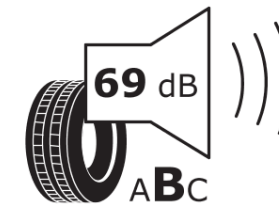

## Product Information Sheet

Delegated Regulation (EU) 2020/740

Supplier name or trademark	<b>MICHELIN</b>
Commercial name or trade designation	<b>PRIMACY 3 *</b>
Tyre type identifier	<b>450752</b>
Tyre size designation	<b>205/55R17</b>
Load-capacity index	<b>91</b>
Speed category symbol	<b>W</b>
Fuel efficiency class	<b>B</b>
Wet grip class	<b>A</b>
External rolling noise class	<b>B</b>
External rolling noise value	<b>69 dB</b>
Severe snow tyre	<b>No</b>
Ice tyre	<b>No</b>
Date of start of production	<b>05/12</b>
Date of end of production	
Load version	<b>SL</b>
Additional information	<b>205/55 R17 91W TL PRIMACY 3 * GRNX MI</b>

# ENERG

**MICHELIN**

450752

205/55R17 91 W

C1

2020/740