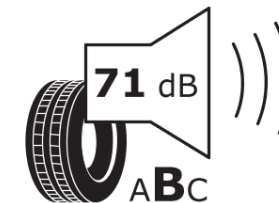

ENERG

MICHELIN

450869

245/45R18 96 Y

C1