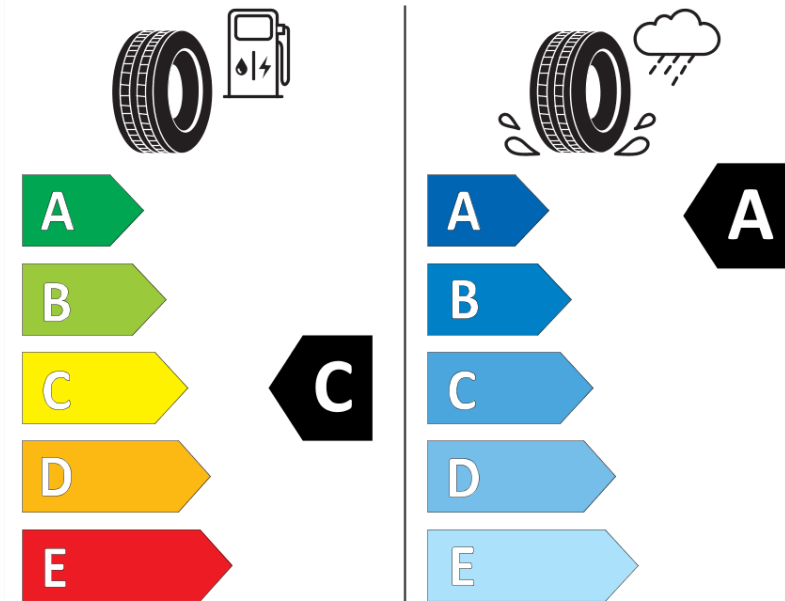

Product Information Sheet

Delegated Regulation (EU) 2020/740

Supplier name or trademark	MICHELIN
Commercial name or trade designation	PRIMACY 3 AO
Tyre type identifier	450869
Tyre size designation	245/45R18
Load-capacity index	96
Speed category symbol	Y
Fuel efficiency class	C
Wet grip class	A
External rolling noise class	B
External rolling noise value	71 dB
Severe snow tyre	No
Ice tyre	No
Date of start of production	37/13
Date of end of production	
Load version	SL
Additional information	245/45 R18 96Y TL PRIMACY 3 AO GRNX MI

ENERG

MICHELIN

450869

245/45R18 96 Y

C1