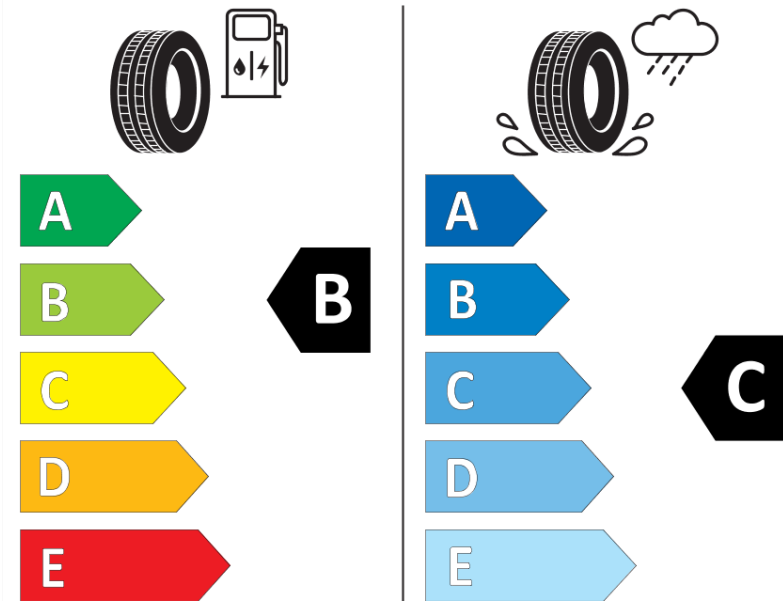

Product Information Sheet

Delegated Regulation (EU) 2020/740

Supplier name or trademark	MICHELIN
Commercial name or trade designation	PILOT ALPIN 5 MO
Tyre type identifier	452264
Tyre size designation	235/55R18
Load-capacity index	104
Speed category symbol	H
Fuel efficiency class	B
Wet grip class	C
External rolling noise class	B
External rolling noise value	71 dB
Severe snow tyre	Yes
Ice tyre	No
Date of start of production	34/23
Date of end of production	
Load version	XL
Additional information	235/55 R18 104H XL TL PILOT ALPIN 5 MO MI

ENERG

MICHELIN

452264

235/55R18 104 H XL

C1

2020/740