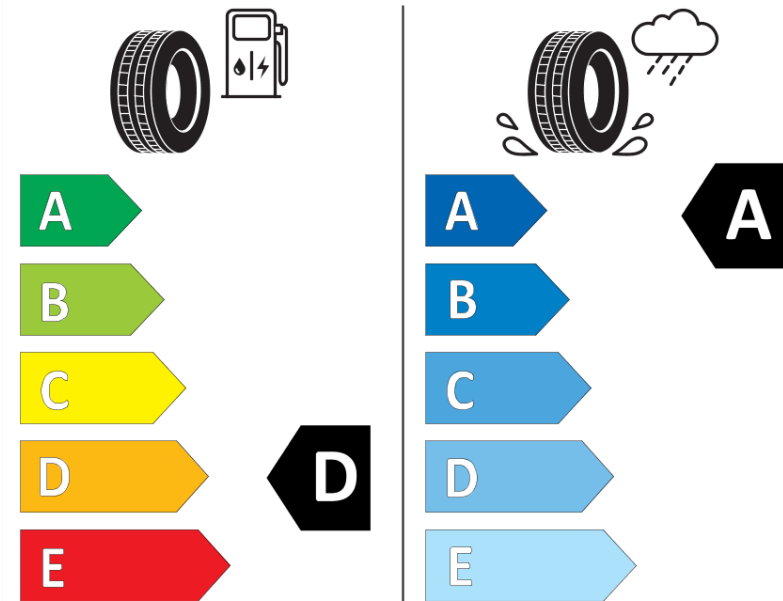

## Product Information Sheet

Delegated Regulation (EU) 2020/740

Supplier name or trademark	<b>MICHELIN</b>
Commercial name or trade designation	<b>PILOT SPORT 4 S</b>
Tyre type identifier	<b>452361</b>
Tyre size designation	<b>265/30ZR20</b>
Load-capacity index	<b>94</b>
Speed category symbol	<b>(Y)</b>
Fuel efficiency class	<b>D</b>
Wet grip class	<b>A</b>
External rolling noise class	<b>B</b>
External rolling noise value	<b>71 dB</b>
Severe snow tyre	<b>No</b>
Ice tyre	<b>No</b>
Date of start of production	<b>32/15</b>
Date of end of production	
Load version	<b>XL</b>
Additional information	<b>265/30 ZR20 (94Y) EXTRA LOAD TL PILOT SPORT 4 S MI</b>

# ENERG

**MICHELIN**

452361

265/30ZR20 (94Y) XL

C1

2020/740