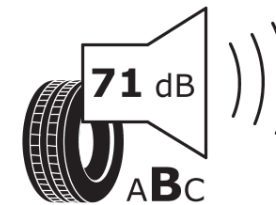

## Product Information Sheet

Delegated Regulation (EU) 2020/740

Supplier name or trademark	<b>MICHELIN</b>
Commercial name or trade designation	<b>PILOT SPORT 4 S</b>
Tyre type identifier	<b>452361</b>
Tyre size designation	<b>265/30ZR20</b>
Load-capacity index	<b>94</b>
Speed category symbol	<b>(Y)</b>
Fuel efficiency class	<b>D</b>
Wet grip class	<b>A</b>
External rolling noise class	<b>B</b>
External rolling noise value	<b>71 dB</b>
Severe snow tyre	<b>No</b>
Ice tyre	<b>No</b>
Date of start of production	<b>32/15</b>
Date of end of production	
Load version	<b>XL</b>
Additional information	<b>265/30 ZR20 (94Y) EXTRA LOAD TL PILOT SPORT 4 S MI</b>

# ENERG

**MICHELIN**

452361

265/30ZR20 (94Y) XL

C1

2020/740