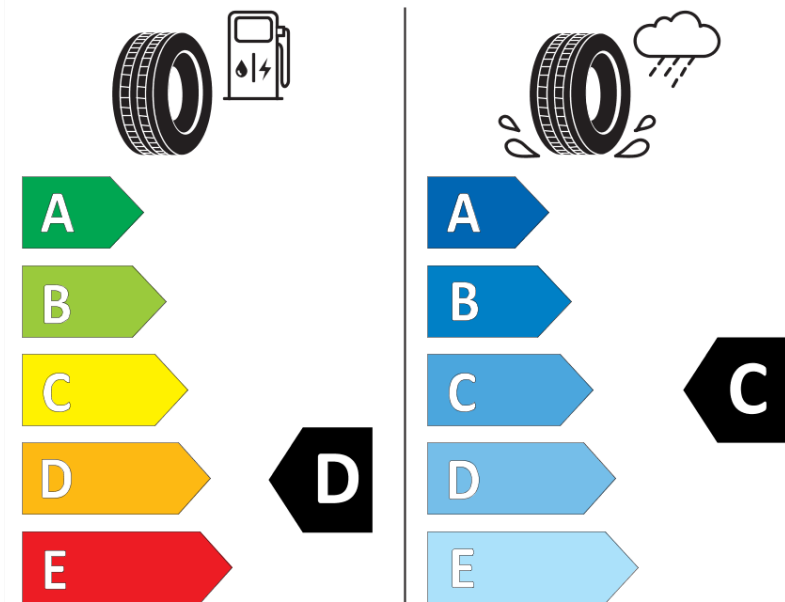

Product Information Sheet

Delegated Regulation (EU) 2020/740

Supplier name or trademark	RIKEN
Commercial name or trade designation	ALL SEASON
Tyre type identifier	452426
Tyre size designation	185/65R15
Load-capacity index	88
Speed category symbol	T
Fuel efficiency class	D
Wet grip class	C
External rolling noise class	B
External rolling noise value	69 dB
Severe snow tyre	Yes
Ice tyre	No
Date of start of production	25/20
Date of end of production	
Load version	SL
Additional information	185/65 R15 88T TL ALL SEASON RI

ENERG

RIKEN

452426

185/65R15 88 T

C1