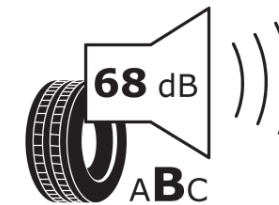

ENERG

MICHELIN

452985

185/60R15 84 H

C1