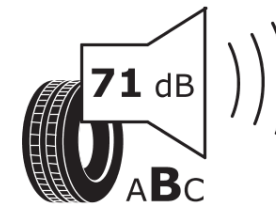

Product Information Sheet

Delegated Regulation (EU) 2020/740

Supplier name or trademark	MICHELIN
Commercial name or trade designation	CROSSCLIMATE 2
Tyre type identifier	453317
Tyre size designation	235/45R18
Load-capacity index	94
Speed category symbol	W
Fuel efficiency class	C
Wet grip class	B
External rolling noise class	B
External rolling noise value	71 dB
Severe snow tyre	Yes
Ice tyre	No
Date of start of production	42/19
Date of end of production	
Load version	SL
Additional information	235/45 R18 94W TL CROSSCLIMATE 2 MI

ENERG

MICHELIN

453317

235/45R18 94 W

C1

2020/740