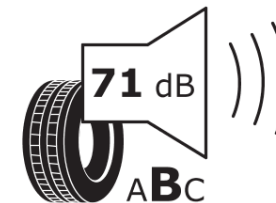

ENERG

MICHELIN

453577

225/40R18 88 Y

C1