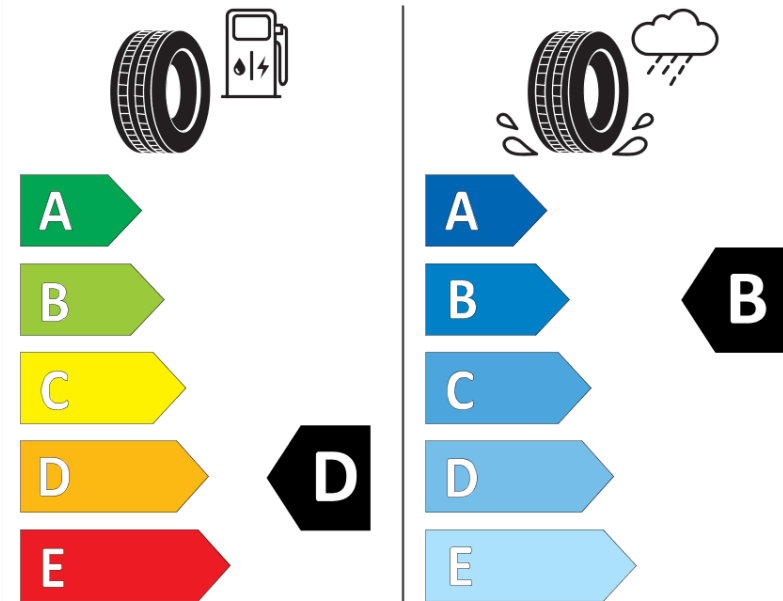

Product Information Sheet

Delegated Regulation (EU) 2020/740

Supplier name or trademark	MICHELIN
Commercial name or trade designation	PILOT SUPER SPORT *
Tyre type identifier	453577
Tyre size designation	225/40ZR18
Load-capacity index	88
Speed category symbol	Y
Fuel efficiency class	D
Wet grip class	B
External rolling noise class	B
External rolling noise value	71 dB
Severe snow tyre	No
Ice tyre	No
Date of start of production	20/12
Date of end of production	
Load version	SL
Additional information	225/40 ZR18 88Y TL PILOT SUPER SPORT * MI

ENERG

MICHELIN

453577

225/40R18 88 Y

C1