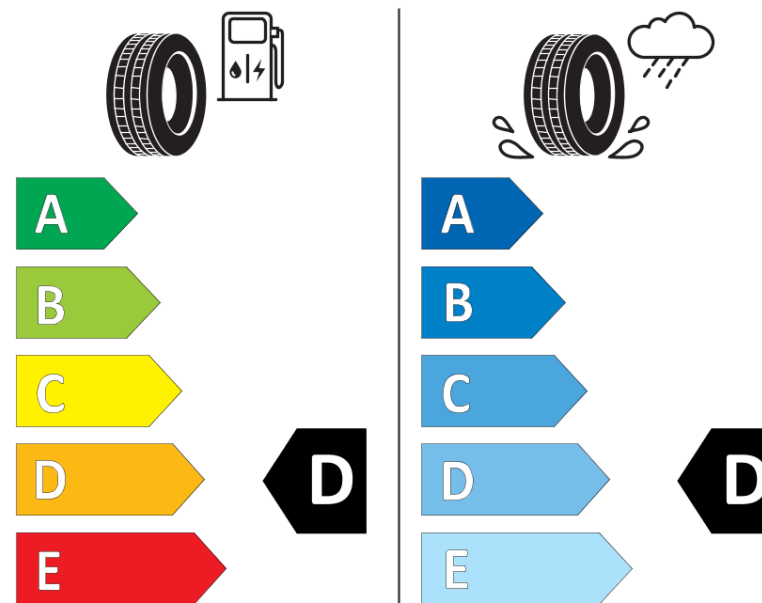

Product Information Sheet

Delegated Regulation (EU) 2020/740

Supplier name or trademark	KORMORAN
Commercial name or trade designation	ROAD-TERRAIN
Tyre type identifier	454312
Tyre size designation	235/70R16
Load-capacity index	109
Speed category symbol	H
Fuel efficiency class	D
Wet grip class	D
External rolling noise class	B
External rolling noise value	72 dB
Severe snow tyre	No
Ice tyre	No
Date of start of production	36/18
Date of end of production	
Load version	XL
Additional information	235/70 R16 109H XL TL ROAD-TERRAIN KO

ENERG

KORMORAN

454312

235/70R16 109 H

C1