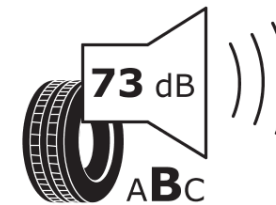

## Product Information Sheet

Delegated Regulation (EU) 2020/740

Supplier name or trademark	TAURUS
Commercial name or trade designation	701
Tyre type identifier	455168
Tyre size designation	285/60R18
Load-capacity index	120
Speed category symbol	H
Fuel efficiency class	C
Wet grip class	C
External rolling noise class	B
External rolling noise value	73 dB
Severe snow tyre	No
Ice tyre	No
Date of start of production	27/19
Date of end of production	
Load version	XL
Additional information	285/60 R18 120H XL TL 701 TA

# ENERG

TAURUS

455168

285/60R18 120 H

C1

2020/740