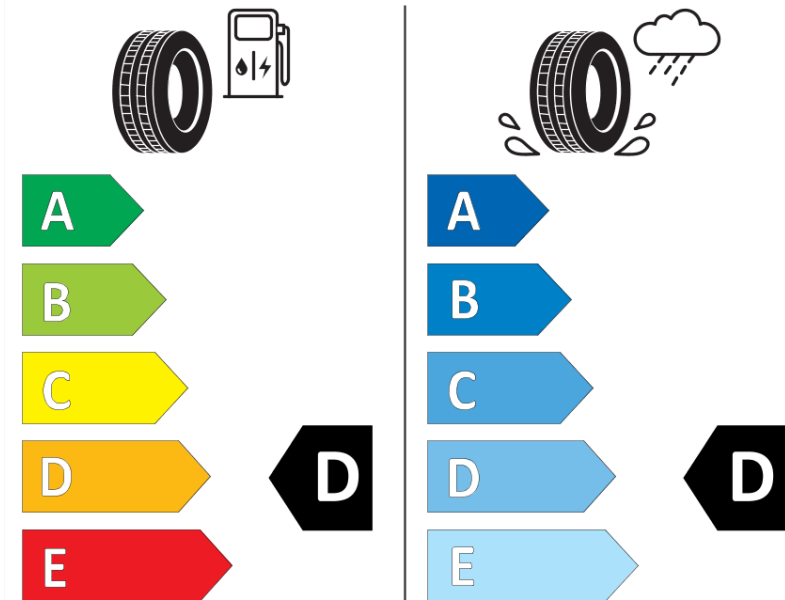

## Product Information Sheet

Delegated Regulation (EU) 2020/740

Supplier name or trademark	TAURUS
Commercial name or trade designation	501
Tyre type identifier	455536
Tyre size designation	185/60R14
Load-capacity index	82
Speed category symbol	T
Fuel efficiency class	D
Wet grip class	D
External rolling noise class	B
External rolling noise value	70 dB
Severe snow tyre	Yes
Ice tyre	No
Date of start of production	42/13
Date of end of production	
Load version	SL
Additional information	185/60 R14 82T TL 501 TA

# ENERG

TAURUS

455536

185/60R14 82 T

C1

2020/740