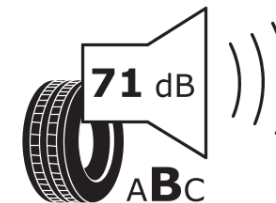

ENERG

MICHELIN

456171

235/65R17 108 H

C1