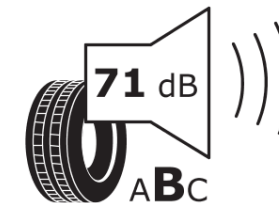

ENERG

MICHELIN

458420

255/70R15 108 H

C1