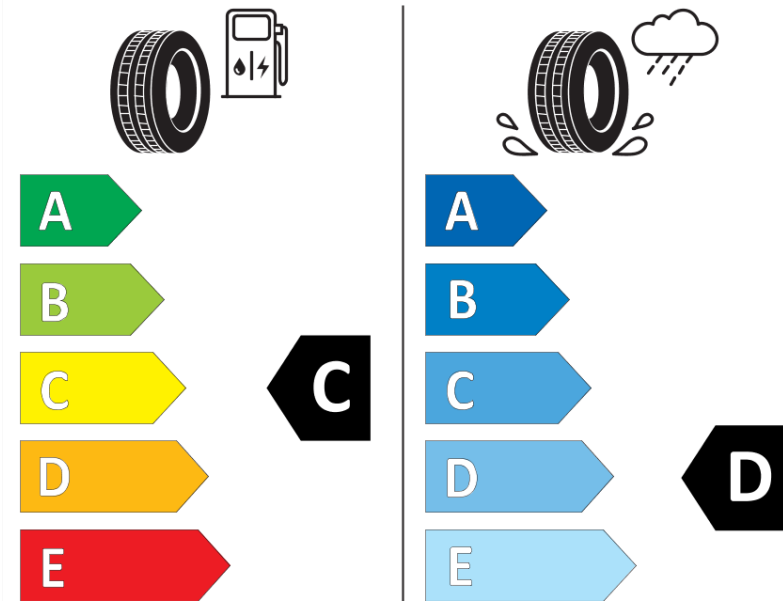

Product Information Sheet

Delegated Regulation (EU) 2020/740

Supplier name or trademark	MICHELIN
Commercial name or trade designation	LATITUDE CROSS
Tyre type identifier	458420
Tyre size designation	255/70R15
Load-capacity index	108
Speed category symbol	H
Fuel efficiency class	C
Wet grip class	D
External rolling noise class	B
External rolling noise value	71 dB
Severe snow tyre	No
Ice tyre	No
Date of start of production	36/06
Date of end of production	
Load version	SL
Additional information	255/70 R15 108H TL LATITUDE CROSS MI

ENERG

MICHELIN

458420

255/70R15 108 H

C1