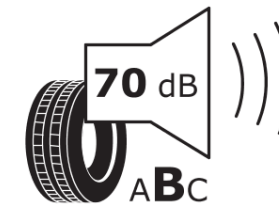

ENERG

MICHELIN

458552

245/40R20 99 Y XL

C1